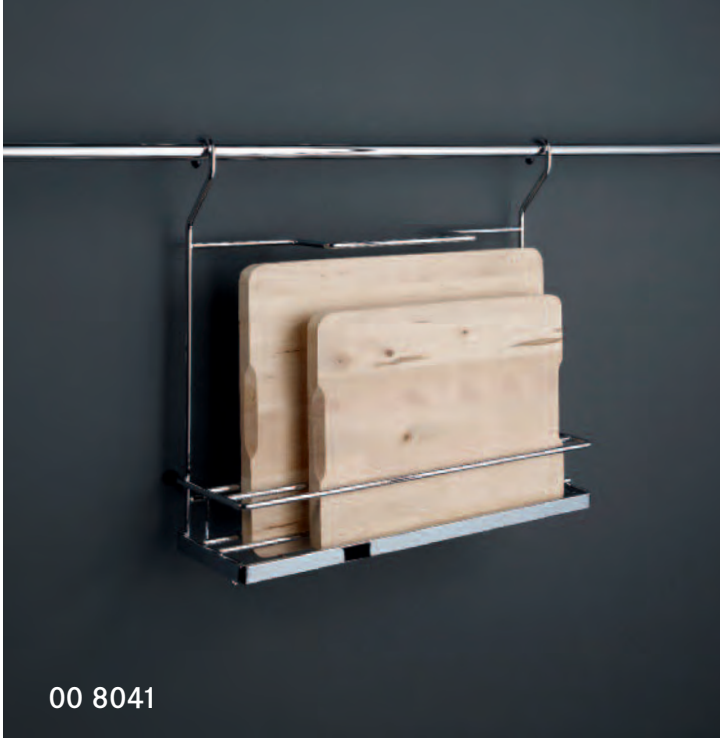

Elegant design
plus **practicality**.

This classic rail system, a bonus for any kitchen, combines style with practicality. The functional elements are simply hung onto the rail. It's easy to move them just where you want them.

LINERO – for alcoves and walls.

LINERO rail system

00 8044

00 8052

00 8042

00 8066

00 8051

00 8047

Bright chrome

A huge range of functional elements to hang onto the rail.

Attractive brackets span the gap between the rail and the wall.

The rail can be cut to any length. Cut ends are closed with end caps.