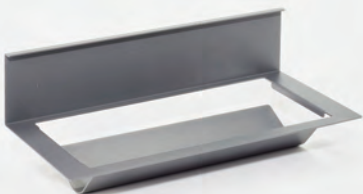

Universal shelf 300		
LINERO MosaiQ		
	BxDxH	
	350 x 110 x 300	00 8914
Colour number:		
Titanium grey	9843	
Graphite black	9844	
	Storage area:	
	350 x 107	

Universal shelf 200 with rail		
LINERO MosaiQ		
	BxDxH	
	350 x 110 x 200	00 8918
Colour number:		
Titanium grey	9843	
Graphite black	9844	
	Storage area:	
	350 x 107	

Universal shelf 300 with rail		
LINERO MosaiQ		
	BxDxH	
	350 x 110 x 300	00 8919
Colour number:		
Titanium grey	9843	
Graphite black	9844	
	Storage area:	
	350 x 107	

Art. no. Dimensions (mm)

00 8927 BxDxH
350 x 110 x 300Storage area:
350 x 107**Memo board 300****LINERO MosaiQ**Magnetic blackboard
(glass surface with shelf, holds magnets,
wipe-clean)Colour number:
Titanium grey 9843
Graphite black 984400 8908 BxDxH
350 x 155 x 120**Paper roll holder****LINERO MosaiQ**