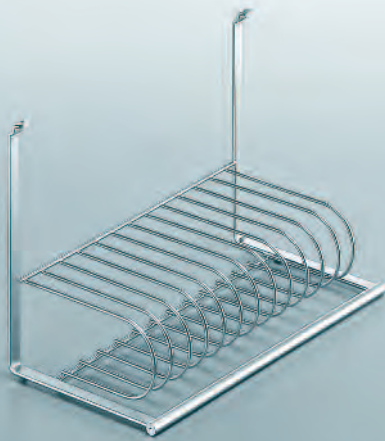

WxDxH
115 x 80 x 256 **00 8115**

Art. no. Dimensions (mm)

00 8109 WxDxH
 195 x 80 x 286

Coffee filter holder
LINERO 2000

Colour codes:
 aluminium look 0018
 stainless steel look 0019
 bi-colour 0005

00 8116 WxDxH
 380 x 190 x 255

Plate and chopping board rack
LINERO 2000

for 12 plates
 with a diameter up to 250 mm
 and a max. height of 23 mm

Colour codes:
 aluminium look 0018
 stainless steel look 0019
 bi-colour 0005

00 8097 WxDxH
 380 x 190 x 272