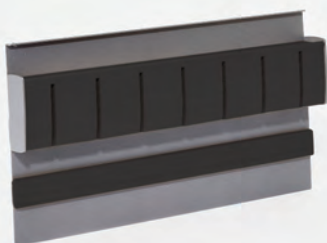

00 8906   BxDxH
350 x 45 x 200

Magnetic knife block

LINERO MosaiQ

Finish: Plastic, black/grey

Colour number:
Titanium grey   9843
Graphite black   9844