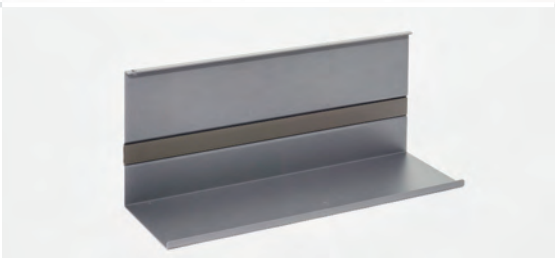

Universal shelf 140		
LINERO MosaiQ		
	BxDxH	
	350 x 110 x 140	00 8912
Colour number:		
Titanium grey	9843	
Graphite black	9844	
	Storage area:	
	350 x 107