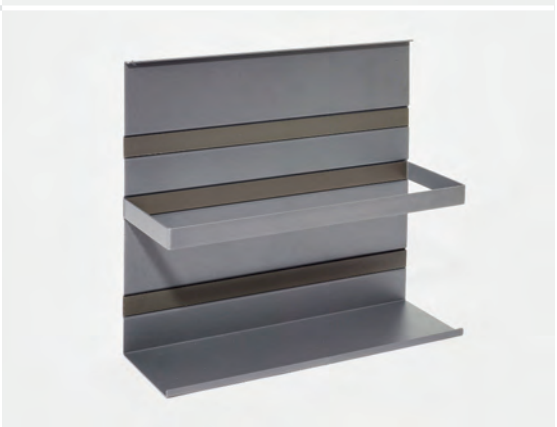

Universal shelf 300 with rail		
LINERO MosaiQ		
	BxDxH	
	350 x 110 x 300	00 8919
Colour number:		
Titanium grey	9843	
Graphite black	9844	
	Storage area:	
	350 x 107