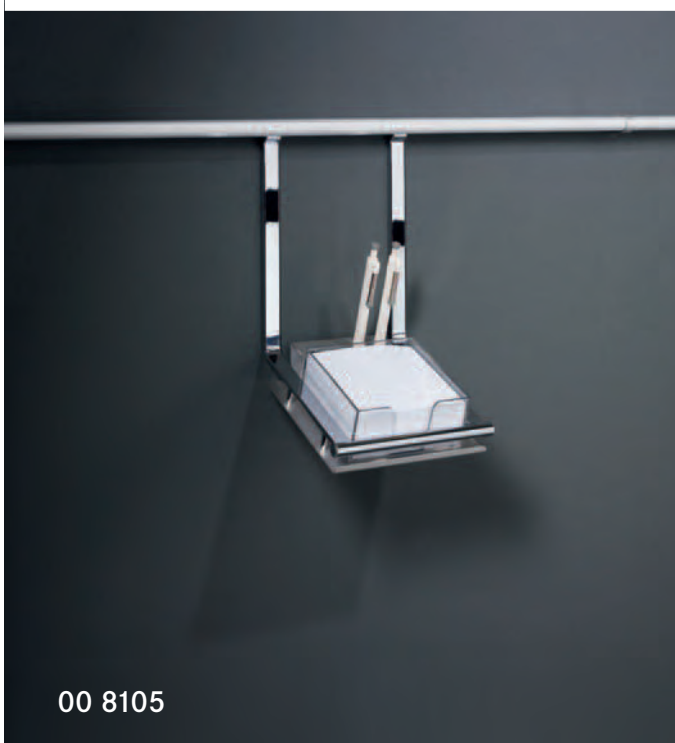

00 8102

00 8120

00 8105