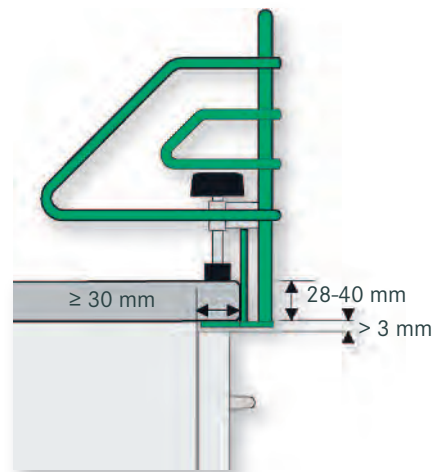

Dimensions (mm) **Art. no.**
 WxDxH
 455 x 185 x 270 **00 8045**
 455 x 185 x 150 **00 8046**

Mixer holder LINERO

Colour code:
 bright chrome 0005
 matt chrome 0018
 stainless steel look 0019
 bright gold 0011

to hang onto the rail
 Ø 16 mm

Colour code:
 bright chrome 0005
 matt chrome 0018

WxDxH
 200 x 300 x 35 **00 8068**

Hob safety guard –
Clamps on.

Extra safety – easily attached

Hob safety guard
clamps on for 60 cm hob

Colour code:
bright chrome 0005

Art. no. Dimensions (mm)

WxDxH
00 8163 678 x 140 x 175

Hob safety guard
clamps on for 90 cm hob

Colour code:
bright chrome 0005

WxDxH
00 8164 978 x 140 x 175