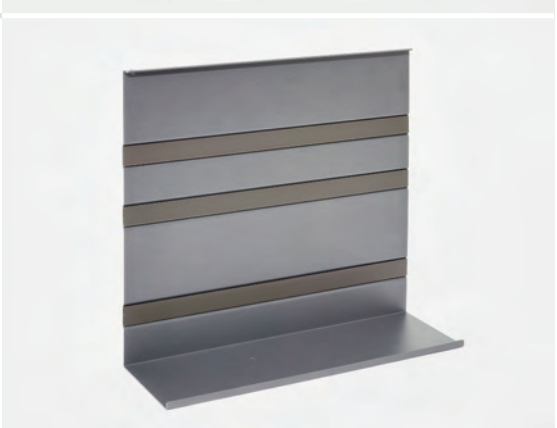

Universal shelf 300		
LINERO MosaiQ		
	BxDxH	
	350 x 110 x 300	00 8914
Colour number:		
Titanium grey	9843	
Graphite black	9844	
	Storage area:	
	350 x 107