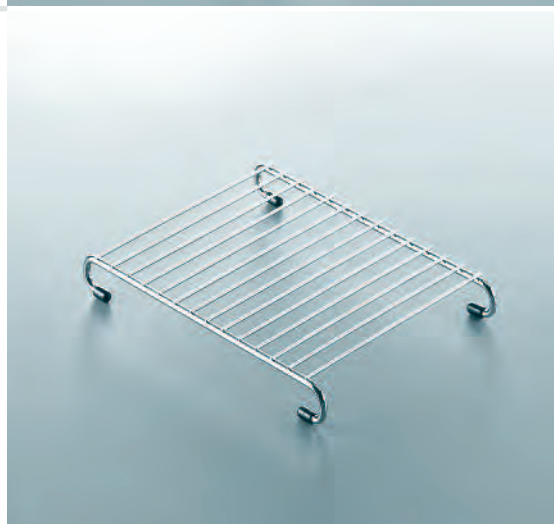

WxDxH
 280 x 145 x 270 **00 8047**

Saucepan lid rack LINERO

Colour code:
 bright chrome 0005
 matt chrome 0018
 stainless steel look 0019
 bright gold 0011

WxDxH
 93 x 80 x 275 **00 8051**

Pot stand LINERO

to hang onto the rail
 Ø 16 mm

Colour code:
 bright chrome 0005
 matt chrome 0018

WxDxH
 200 x 300 x 35 **00 8068**

Hob safety guard –
Clamps on.

Extra safety – easily attached

Hob safety guard
clamps on for 60 cm hob